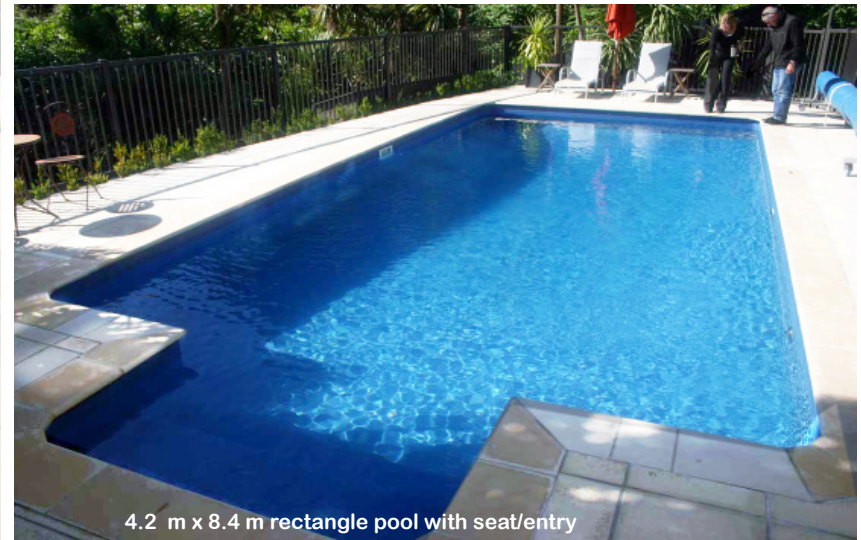

BAHAMA BLUE

4.2 m x 8.4 m rectangle pool with seat/entry

Insulated Pool Walls with 90mm of refrigeration grade Foam
AQUALUX "Child Friendly" pool interior
Eliminate Chlorine with our Activated Oxygen System!
... the ULTIMATE swimming pool!