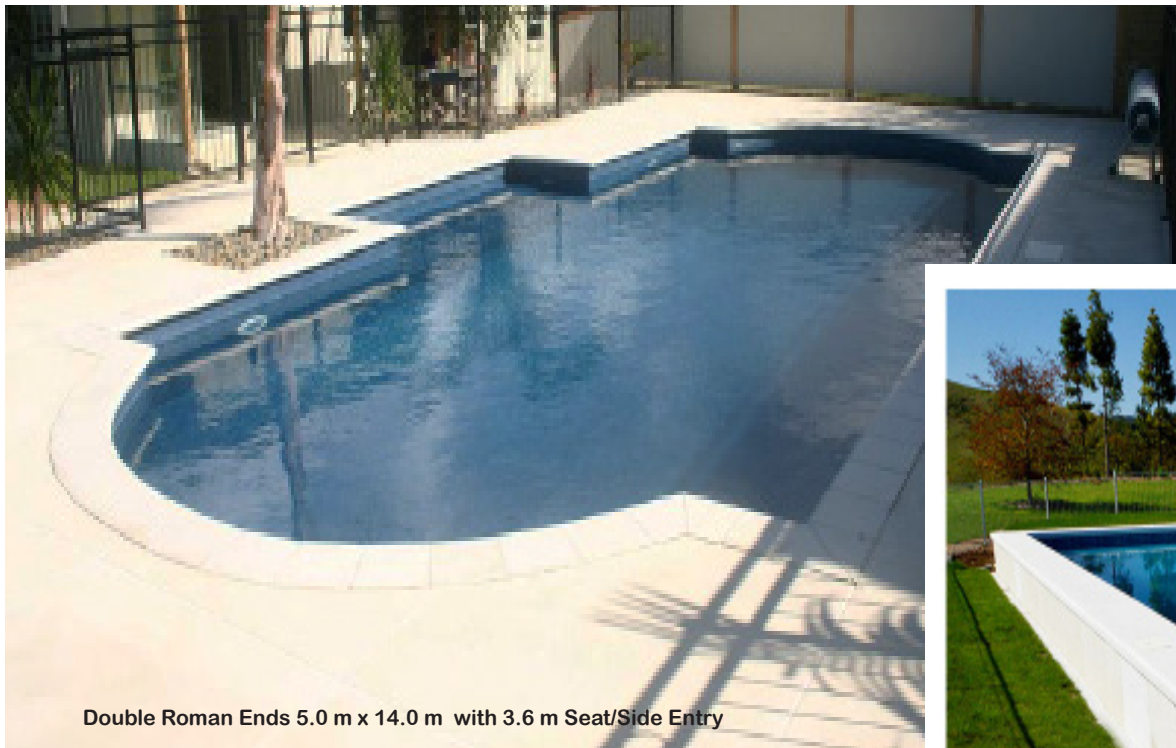

Many interior colours to chose from:
Blues, Greens, Mosaic Tiles - even almost black!

ANTIQUÉ

'Large House: Large Pool' - 6.0 m x 12.0 m with double side 2.4 m and 3.6 m entry/seats

Urban, Suburban or Rural setting - your home will be dramatically enhanced with a beautiful CASCADE swimming pool!

Difficult site? No problem to Cascade.

In-ground or completely on-ground our ULTIMATE range swimming pools will enhance your personal lifestyle!

CARRIBEAN BLUE

No need to have a pool that looks just the same as everyone else's!

Dare to be different!

This 4.2 m x 11.m 'Double Roman Ends' pool adds nicely to an attractive patio area right outside the main living area of this family home, ensuring the pool is the focal point for family fun and relaxation!

CASABLANCA DARK BLUE

FIJI RESORT

Flat sites, sloping sites, unusual shapes!
City or Rural settings!
Any length, width or depth you want!

Double Roman Ends 5.0 m x 14.0 m with 3.6 m Seat/Side Entry

CARRIBEAN BLUE