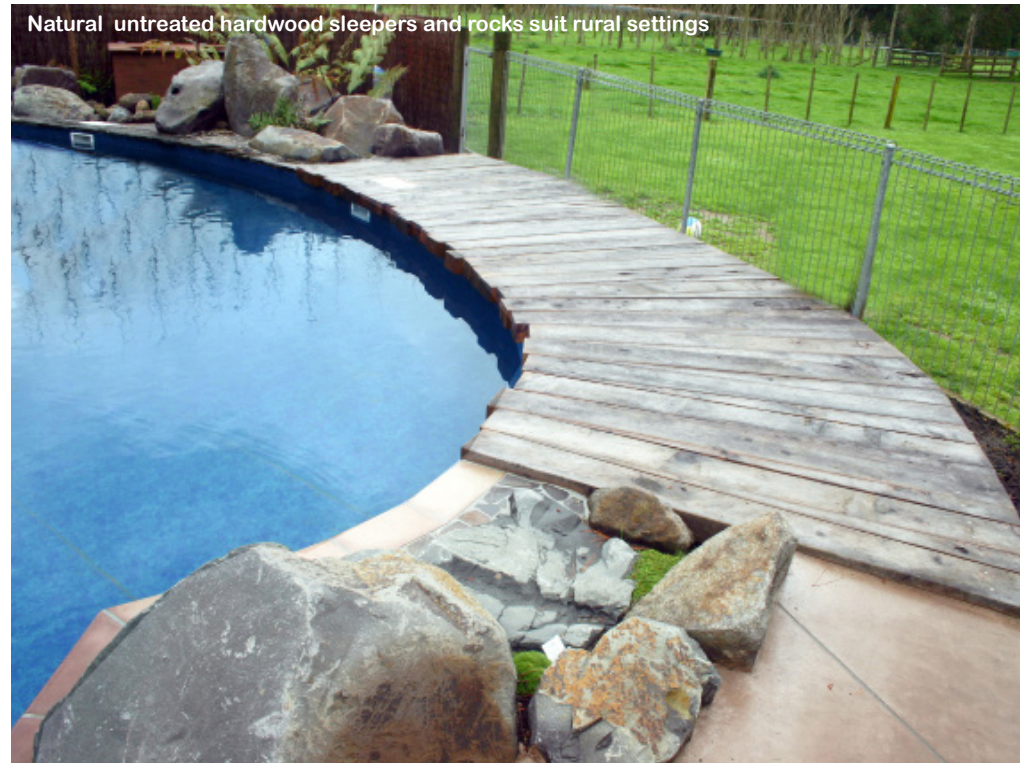

Natural swimming pool settings enhance many properties
Dare to be different with our fabulous Roman Mosaic interiors

MOSAIC TILES

Natural settings created using untreated hardwood sleepers and thoughtful rockery

Space limitations mean sometimes modifying the pool shape!

Natural untreated hardwood sleepers and rocks suit rural settings

ULTIMATE

STANDARD RANGE

IF YOU LIKE WHAT WE DO ,
BUT DON'T NEED ALL THE 'BELLS AND WHISTLES' READ THIS